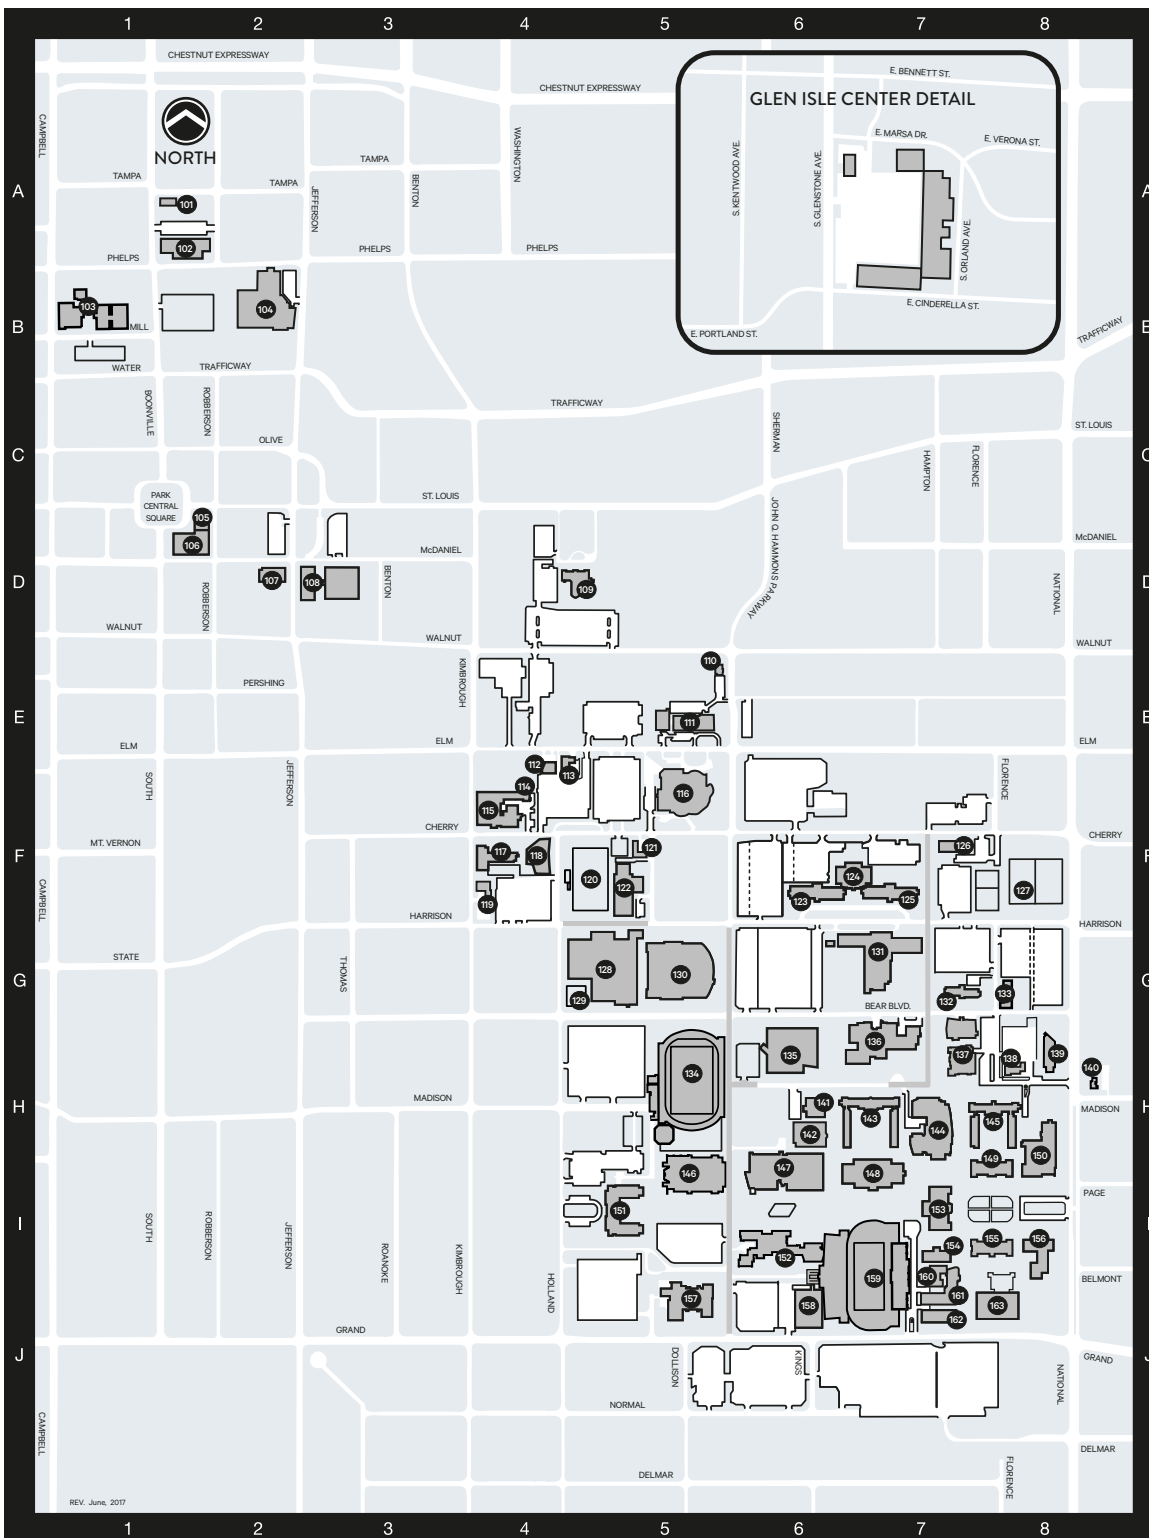

2017-2018 VISITORS MAP

[Access the online map](#)

Facility	Number	Location
Allison North Stadium, Betty and Bobby (Lacrosse/Field Hockey)	120	4-F
Allison Recreation Fields, Betty and Bobby	127	8-F
Allison Sand Volleyball, Betty and Bobby	129	4-G
Allison South Stadium, Betty and Bobby (Track & Field/Soccer)	134	5-H
Archaeological Research, Bernice Warren Center for	119	4-F
Art Annex	162	7-J
Blair-Shannon House	136	7-G
Bookstore, Baker	137	7-H
Brick City	103	1-B
Burgess House	140	8-H
Carrington Hall	153	7-I
Central Stores and Maintenance	158	6-J
Cheek Hall	150	8-H
Child Development Center	114	4-E
Clay Hall	121	5-F
Craig Hall	163	8-J
Ellis Hall	156	8-I
Forsythe Athletics Center	142	6-H
Freudenger House	143	7-H
Garst Dining Center	124	6-F
Glass Hall, David D.	146	5-I
Glen Isle Center	Inset	Inset
Greenwood Laboratory School	131	7-G
Hammons Hall for the Performing Arts, Juanita K.	116	5-F
Hammons House	123	6-F
Hammons Student Center, John Q.	128	5-G
Hill Hall	155	8-I
Hutchens House	125	7-F
JQH Arena	130	5-G
JVIC (Roy Blunt Jordan Valley Innovation Center)	102	1-A
JVIC Labs	101	1-A
Karls Hall	161	7-J
Kemper Hall	157	5-J