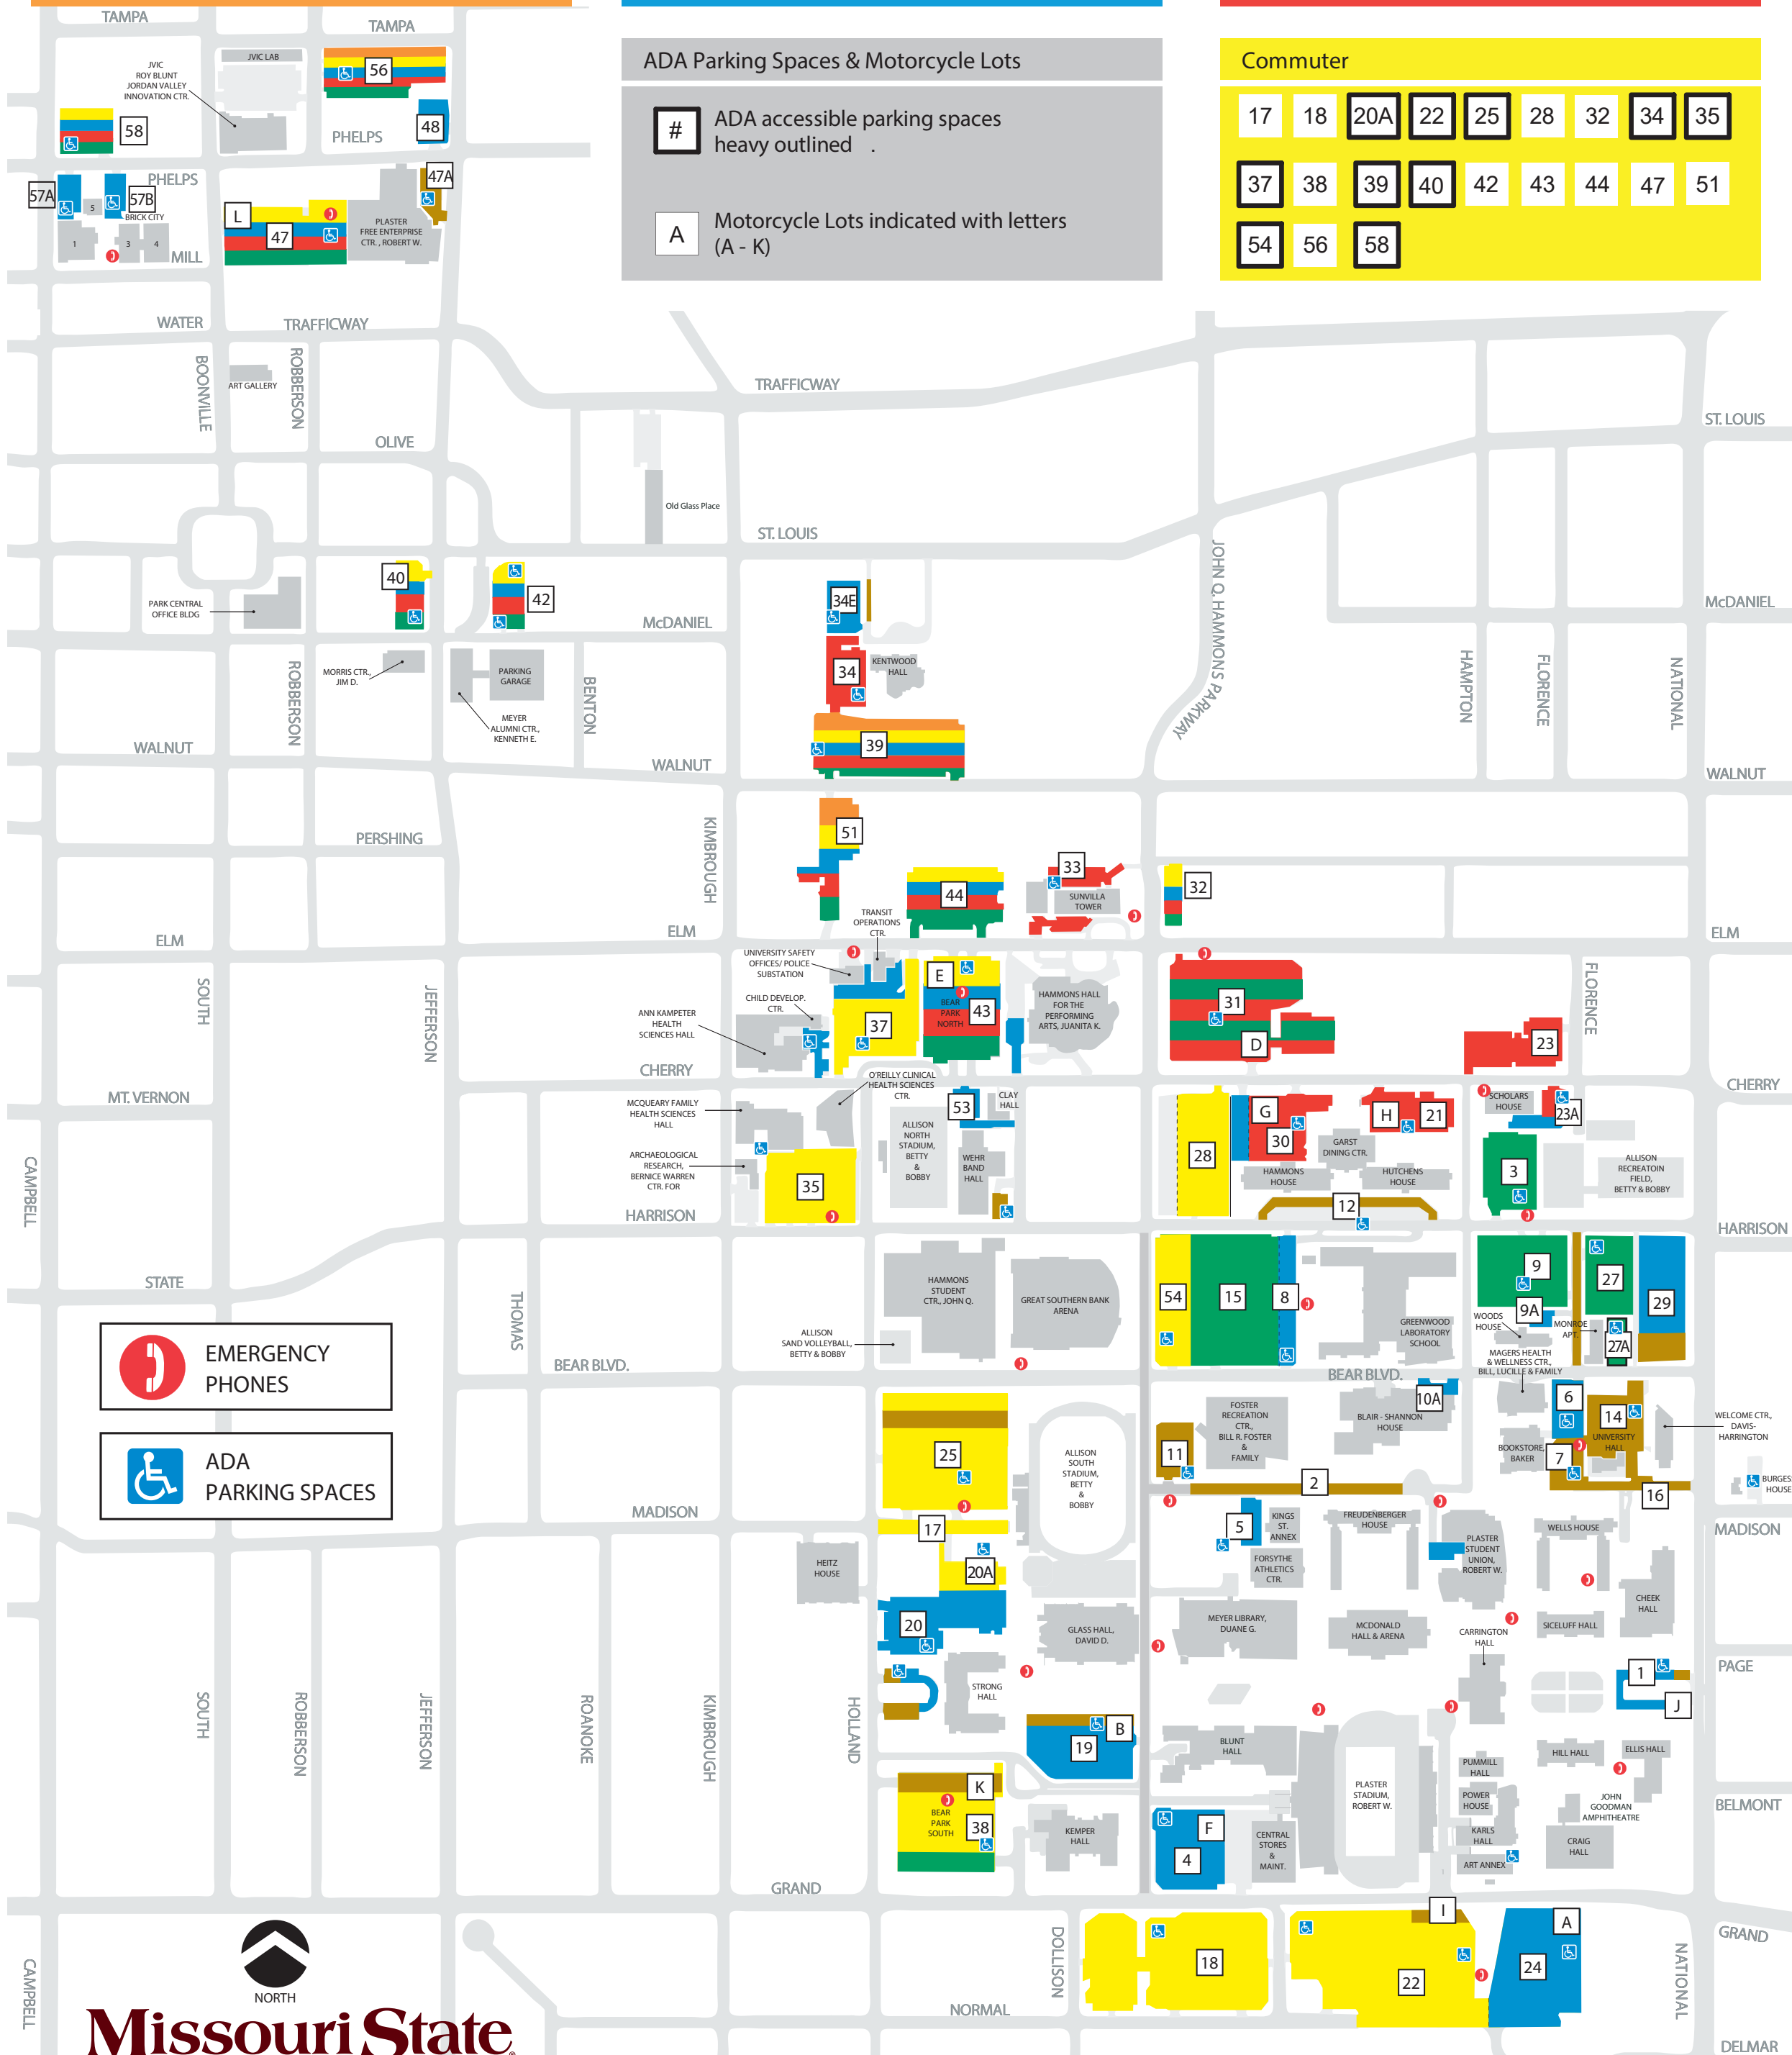

PARKING LOTS

Metered/Visitor

1	2	7	11	12	14	16	19	22
25	38	47A						

Reserved

4	6	8	19	20	24	29	32	34E
39	40	42	43	44	47	47B	48	51
53	56	57A	57B	58				

Residence Hall - GREEN

3	9	15	27	31	32	39	40	42
43	44	47	51	56	58			

Remote Parking Spaces

39	51	56						
----	----	----	--	--	--	--	--	--

Reserved 24/7

1	5	9A	10A	27A				
---	---	----	-----	-----	--	--	--	--

Residence Hall - RED

21	23	23A	30	31	32	33	34	39
40	42	43	44	47	51	56	58	

Commuter

17	18	20A	22	25	28	32	34	35
37	38	39	40	42	43	44	47	51
54	56	58						

ADA Parking Spaces & Motorcycle Lots

- # ADA accessible parking spaces heavy outlined
- A Motorcycle Lots indicated with letters (A - K)

EMERGENCY PHONES

ADA PARKING SPACES