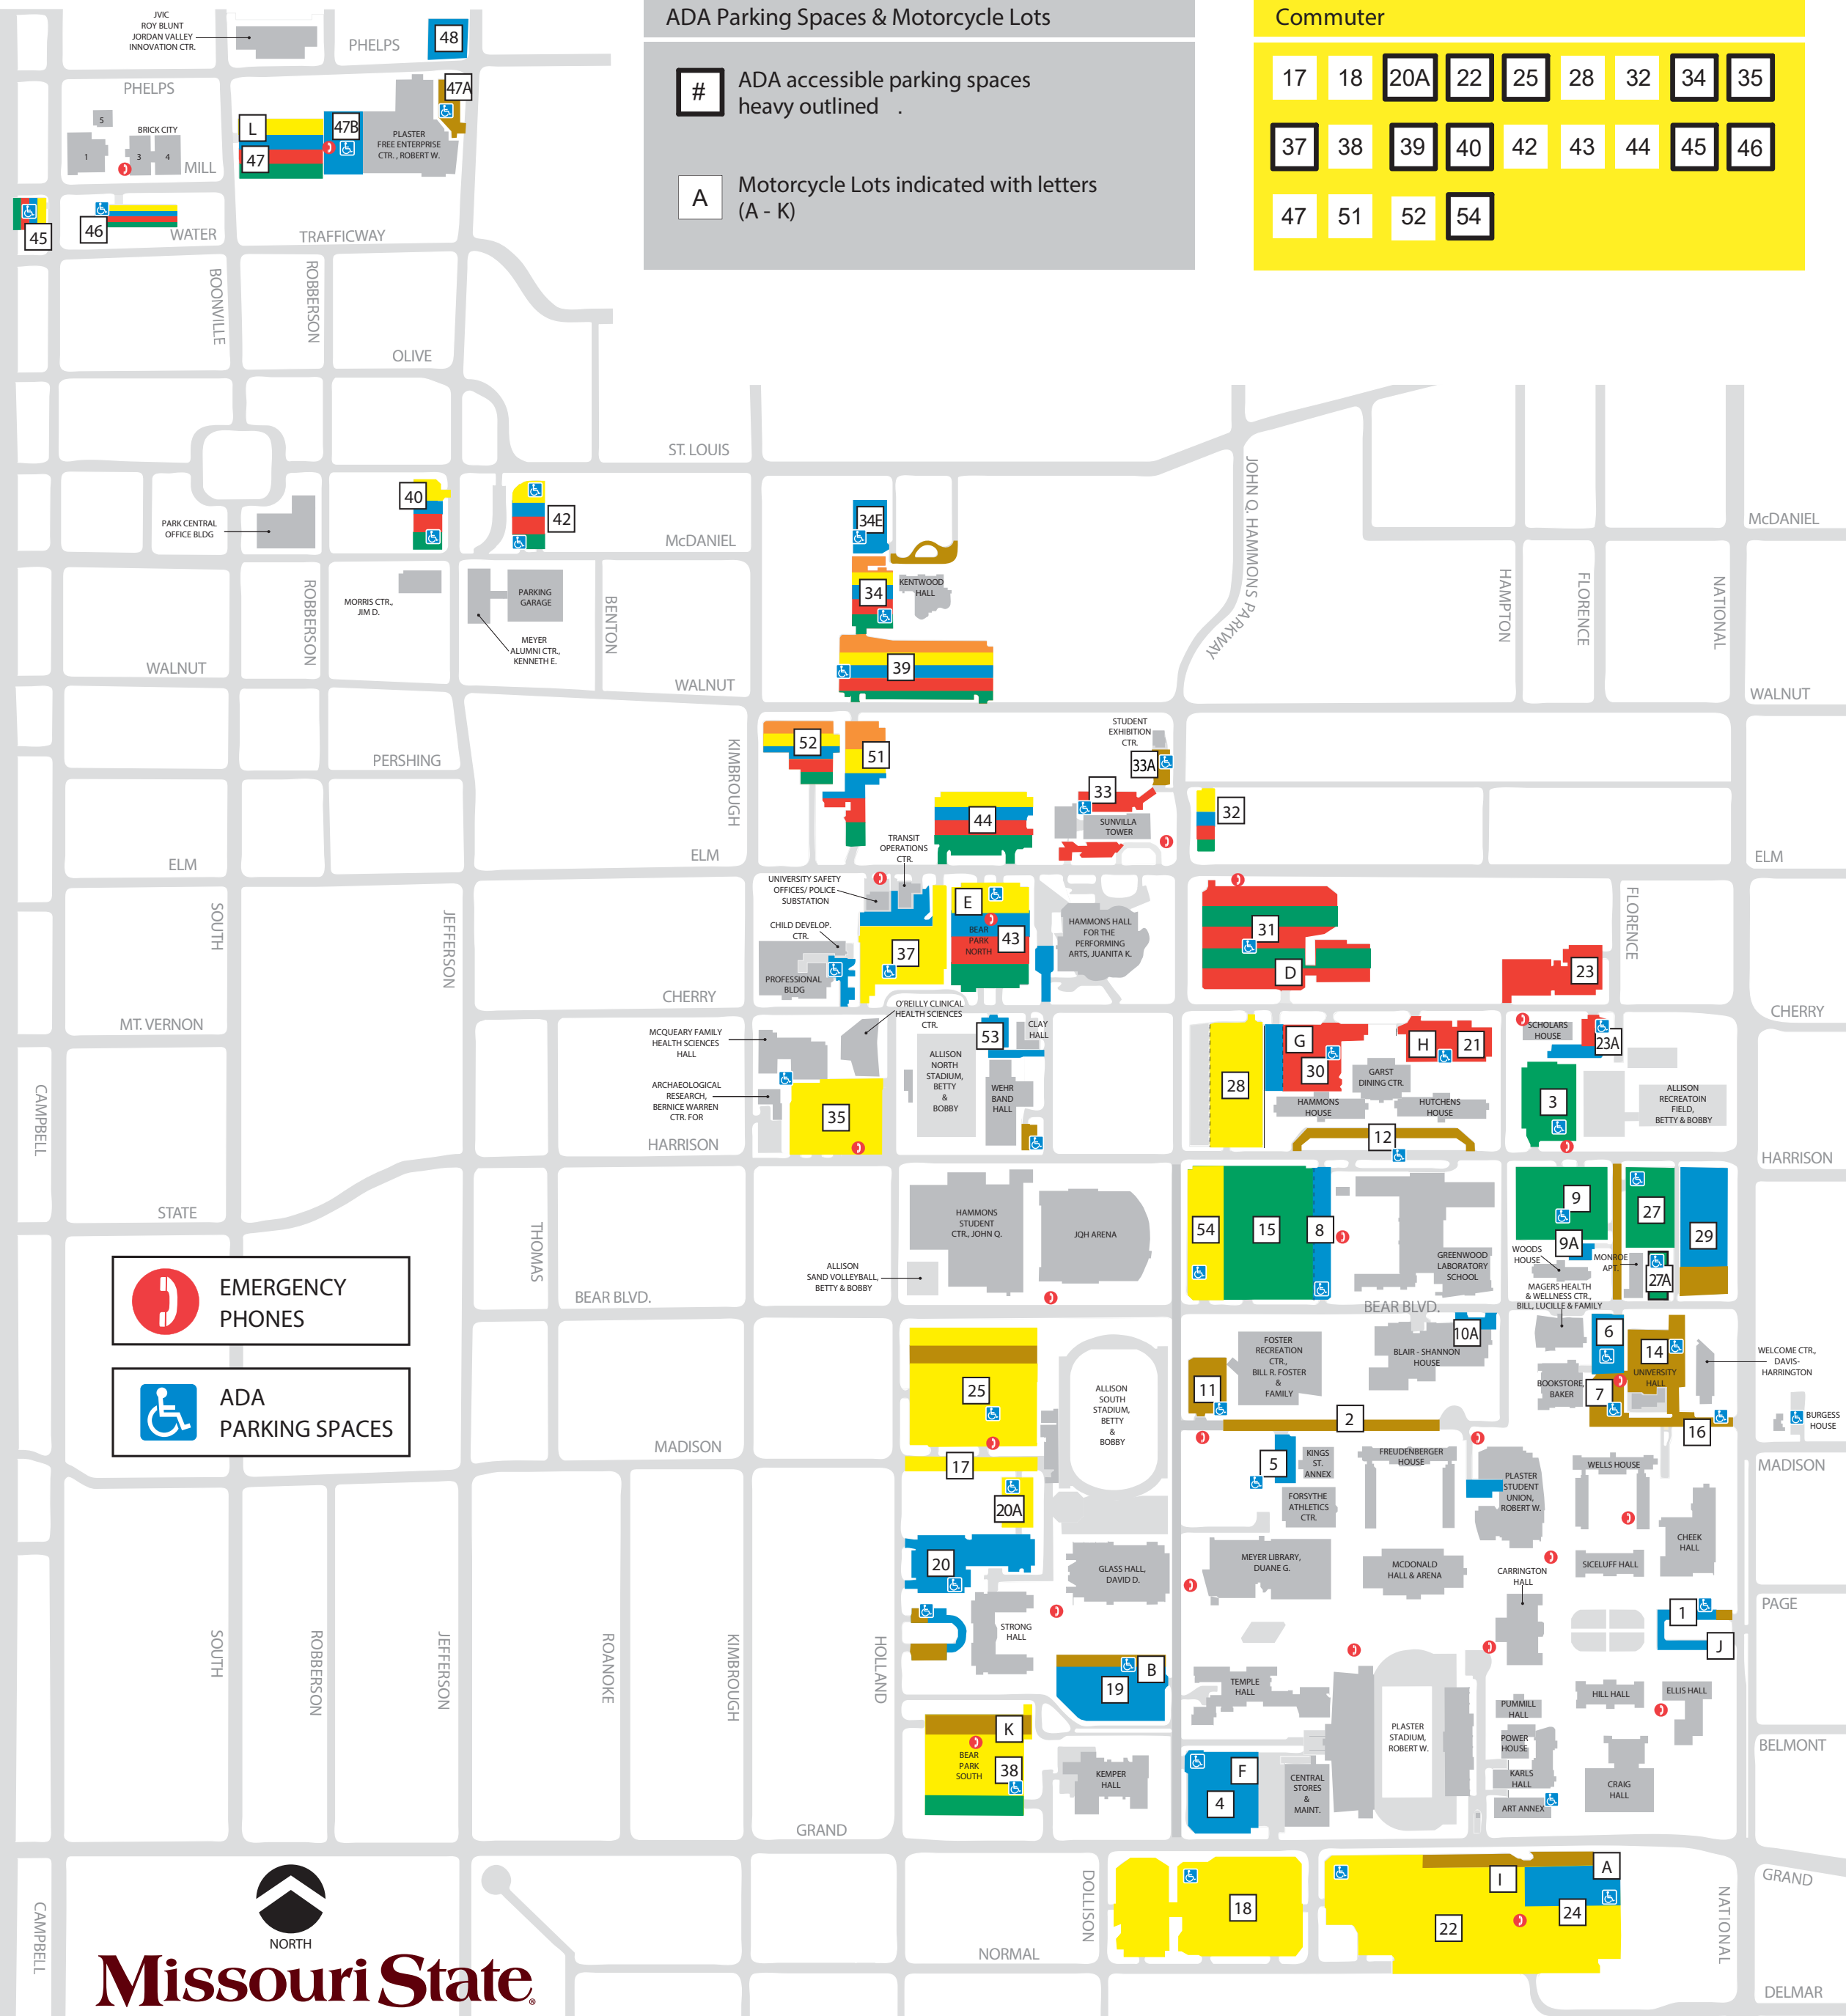

PARKING LOTS

Metered/Visitor

1	2	7	11	12	14	16	17	19
22	24	25	33A	34	38	43	47A	

Reserved

4	6	8	19	20	24	29	32	34
39	40	42	43	44	45	46	47	47B
48	51	52	53					

Residence Hall - GREEN

3	9	15	27	31	32	34	39	40
42	43	44	45	46	47	51	52	

Remote Parking Spaces

34	39	51	52					
----	----	----	----	--	--	--	--	--

Reserved 24/7

1	5	9A	10A	27A	47B	48		
---	---	----	-----	-----	-----	----	--	--

Residence Hall - RED

21	23	23A	30	31	32	33	34	39
40	42	43	44	45	46	47	51	52

ADA Parking Spaces & Motorcycle Lots

ADA accessible parking spaces heavy outlined

A Motorcycle Lots indicated with letters (A - K)

Commuter

17	18	20A	22	25	28	32	34	35
37	38	39	40	42	43	44	45	46
47	51	52	54					

EMERGENCY PHONES

ADA PARKING SPACES